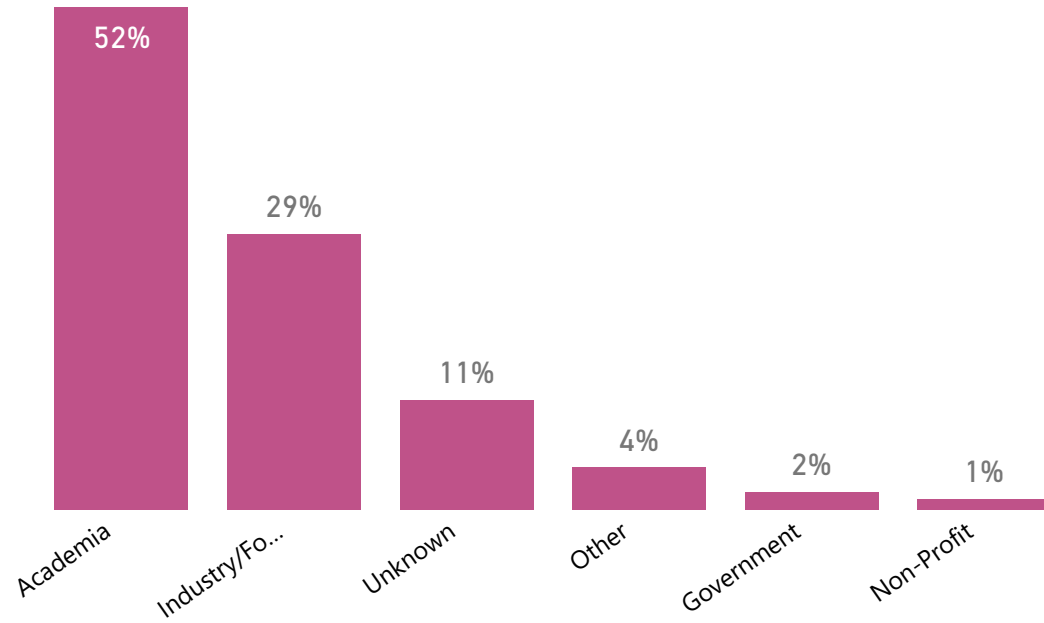

Sector - First Job After Graduation

Career Type - First Job After Graduation

Years 2009-2013

271
Alumni

Job Function - First Job After Graduation

Years 2009-2013

271
Alumni

Sector - 5 Years After Graduation

Career Type - 5 Years After Graduation

Job Function - 5 Years After Graduation

Years 2009-2013

271
Alumni

Current Sector

Current Career Type

Current Job Function