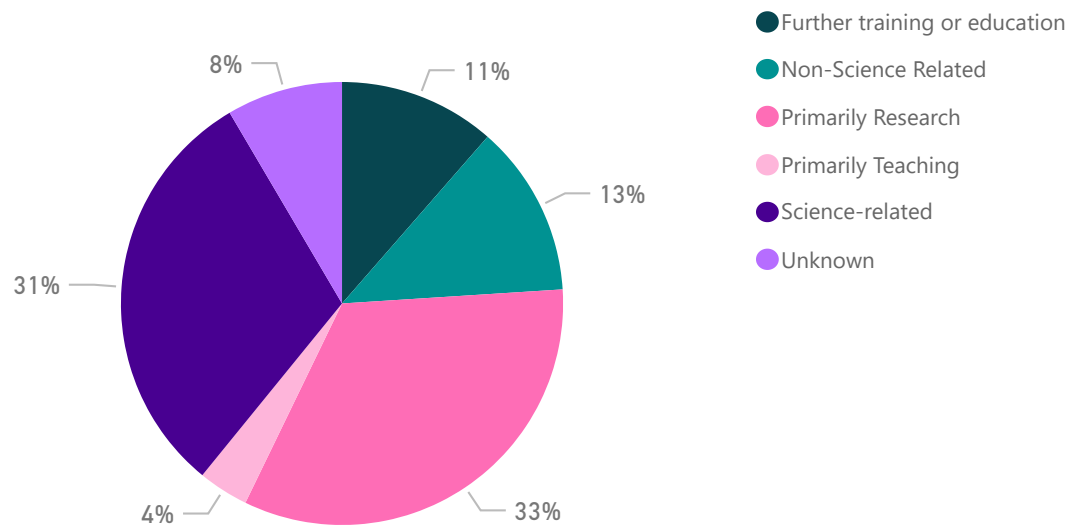

Sector - First Job After Graduation

Career Type - First Job After Graduation

Years 2009-2013

271
Alumni

Job Function - First Job After Graduation

Years 2009-2013

271
Alumni

Sector - 5 Years After Graduation

Career Type - 5 Years After Graduation

Job Function - 5 Years After Graduation

Years 2009-2013

271
Alumni

Current Sector

Current Career Type

Current Job Function