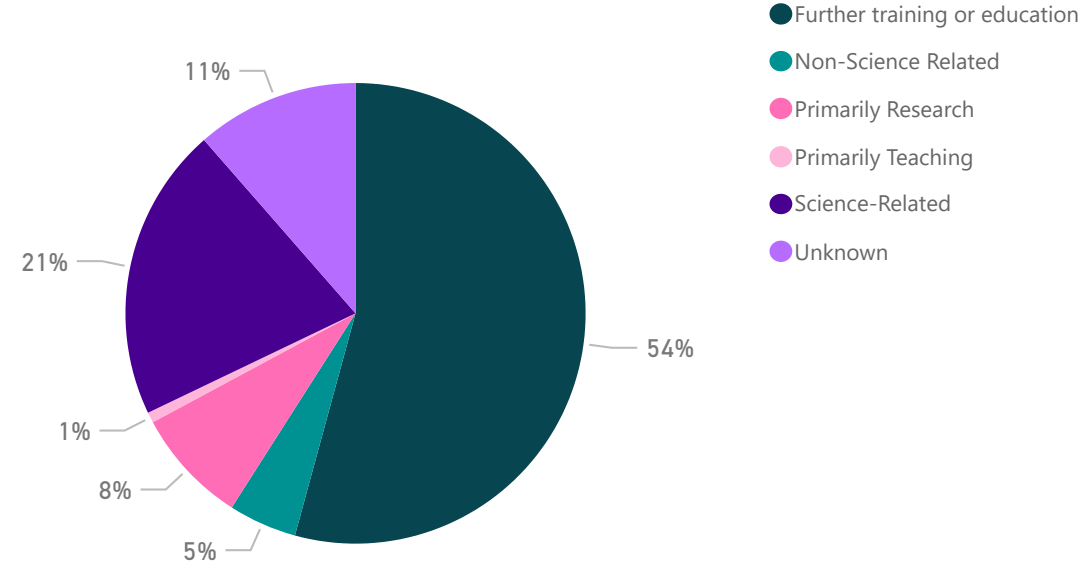

Sector - First Job After Graduation

Career Type - First Job After Graduation

Years 2009-2013

271
Alumni

Job Function - First Job After Graduation

Years 2009-2013

271
Alumni

Sector - 5 Years After Graduation

Career Type - 5 Years After Graduation

Job Function - 5 Years After Graduation

Years 2009-2013

271
Alumni

Current Sector

Current Career Type

Current Job Function