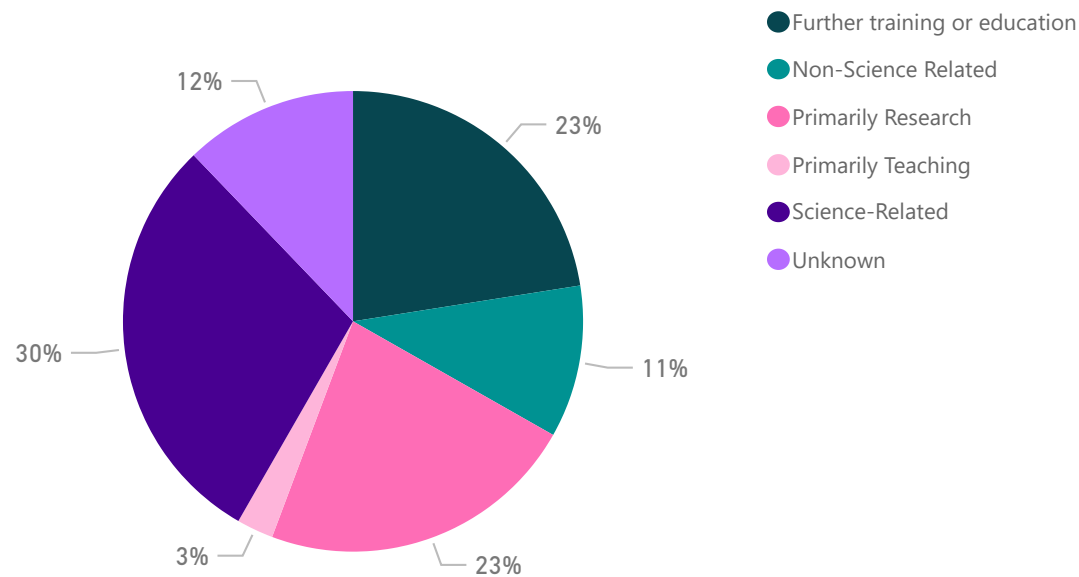

Sector - First Job After Graduation

Career Type - First Job After Graduation

Years 2009-2013

271
Alumni

Job Function - First Job After Graduation

Years 2009-2013

271
Alumni

Sector - 5 Years After Graduation

Career Type - 5 Years After Graduation

Job Function - 5 Years After Graduation

Years 2009-2013

271
Alumni

Current Sector

Current Career Type

Current Job Function